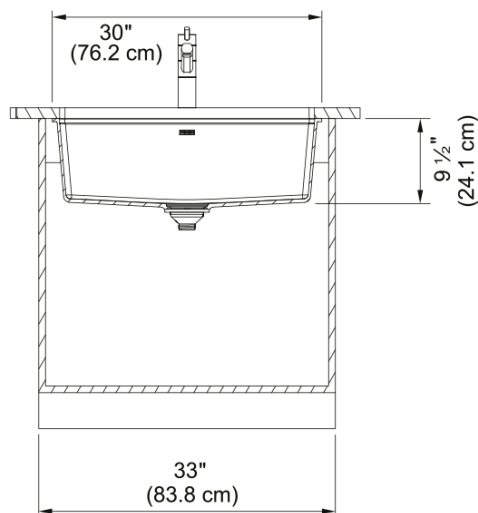

## Maris Undermount Sink - MAG11028-SLG-S | 125.0713.111

30-in. x 19.0-in. Undermount Fraganite Single Bowl Kitchen Sink in Slate Grey. Maris sinks are equipped with deep capacity bowls that can easily fit baking trays, pots, and pans to be washed with maximum ease. With our easy-to-use integrated ledge system, you'll accomplish more with your sink while making the most of your surrounding counter space. The rear drain maximizes the usable surface of the bowl and creates extra cabinet space beneath the sink. Maris Fraganite sinks are scratch-resistant, fade-resistant, and impact resistant and will retain their new appearance for years. Sink strainer assembly included.

### Product Dimensions

Length (right to left)	30.008
Width (front to back)	18.976
Large bowl size: right to left	28.425
Large bowl size: front to back	16.614
Large bowl: depth	9.488

### Installation

Minimum cabinet size	36"
----------------------	-----