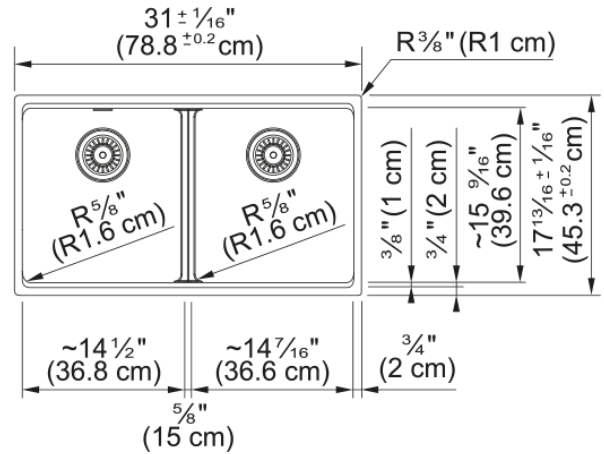

Maris Undermount Sink - MAG1201414-SLG-S | 125.0713.117

31.0-in. x 17.81-in. Undermount Fraganite Double Bowl Kitchen Sink in Slate Grey. Maris sinks are equipped with deep capacity bowls that can easily fit baking trays, pots, and pans to be washed with maximum ease. With our easy-to-use integrated ledge system, you'll accomplish more with your sink while making the most of your surrounding counter space. The rear drain maximizes the usable surface of the bowl and creates extra cabinet space beneath the sink. Maris Fraganite sinks are scratch-resistant, fade-resistant, and impact resistant and will retain their new appearance for years. Sink strainer assembly included.

Aspect

Sink type	Sink
Type of material	Fragranite
Number of bowls	2
Product color	Slate grey
Surface finish	None

Product Dimensions

Length (right to left)	31.008
Width (front to back)	17.835
Large bowl size: right to left	14.252
Large bowl size: front to back	15.606
Large bowl: depth	9.492
Small bowl size: right to left	14.252
Small bowl size: front to back	15.606
Small bowl: depth	9.492

Installation

Minimum cabinet size	36"
----------------------	-----

Product specifications

Installation type	Undermount
Drain hole	3 1/2"
Position of drainer	No drainer
Active Twist Compatibility	No
Installation device	Clamp Bag