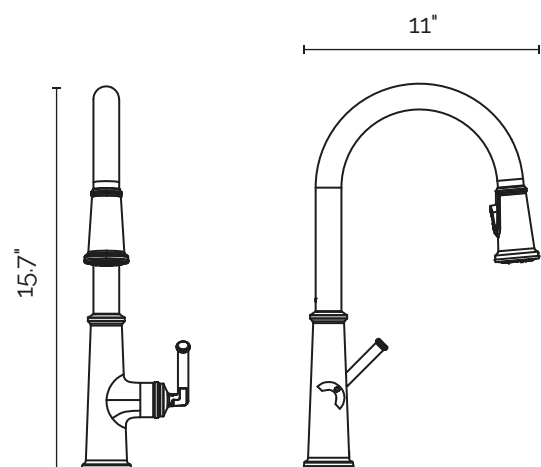

VS56918NY

Single Handle Pull-down Kitchen Faucet

Standard Specification:

- Single hole installation
- Swivel Spout
- Swivel area 360
- SpeedClean anti-lime system
- VISENTIN rapid installation system
- VISENTIN SilkMove
- 360° Ball-joint on hose for flexible handling of spray head
- Forward rotation lever, does not hit backsplash
- Single lever handle
- Weight operated pull back mechanism for hose
- Stainless steel braided hose
- Stainless steel braided supply lines
- Color: Brushed Nickel

Locking dual spray control - switches back and forth between regular flow and SpeedClean shower jet

Dimensions:

Aerator height: 9.7"

Faucet Height: 15.7"

Faucet Length: 11"

cUPC Certified

Water Sense Compliant