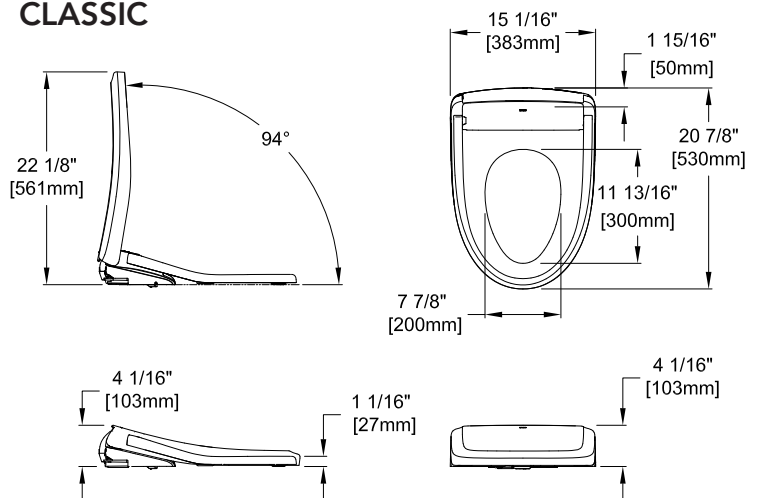

SW4726(AT40)/SW4724(AT40)

WASHLET® S7 ELONGATED

SPECIFICATIONS

Power Rating	AC 120 V, 60 Hz
Power Consumption	1290 W
Max Power Consumption	1446 W
Power Cord Length	3.9 ft (1.2m)
Spray Volume	Rear Cleansing: 0.08 – 0.11 gal/min Rear Soft Cleansing: 0.08 – 0.11 gal/min Front Cleansing: 0.08 – 0.11 gal/min Wide Front Cleansing: 0.09 – 0.11 gal/min
Spray Features	Adjustable Surface Temp: 86°F - 104°F (30°C - 40°C) Safety Device: Temperature Fuse
Warm Air Dryer Features	Adjustable Air Temp: 95°F - 140°F (35°C - 60°C) Airflow Volume: 8.83 ft ³ /min Safety Device: Temperature Fuse
Heated Seat Features	Adjustable Surface Temp: 82°F - 97°F (28°C - 36°C) Safety Device: Temperature Fuse
Water Supply Pressure	Minimum: 7.25 PSI (Flowing) Maximum: 108.75 PSI (Static)
Ambient Temp.	32°F - 104°F (0°C - 40°C)
Warranty	One Year Limited Warranty
Shipping Weight	SW4724(AT40) / SW4726(AT40): 14.5 lbs
Shipping Dimensions	SW4724(AT40) / SW4726(AT40): 23-3/8" L x 17-5/8" W x 6-1/4" H

DIMENSIONS

CONTEMPORARY

GFCI outlet of 120V, 15amps.
Power cord is 4' long with 3 prongs.

CLASSIC

GFCI outlet of 120V, 15amps.
Power cord is 4' long with 3 prongs.

TOTO®

These dimensions and specifications are subject to change without notice