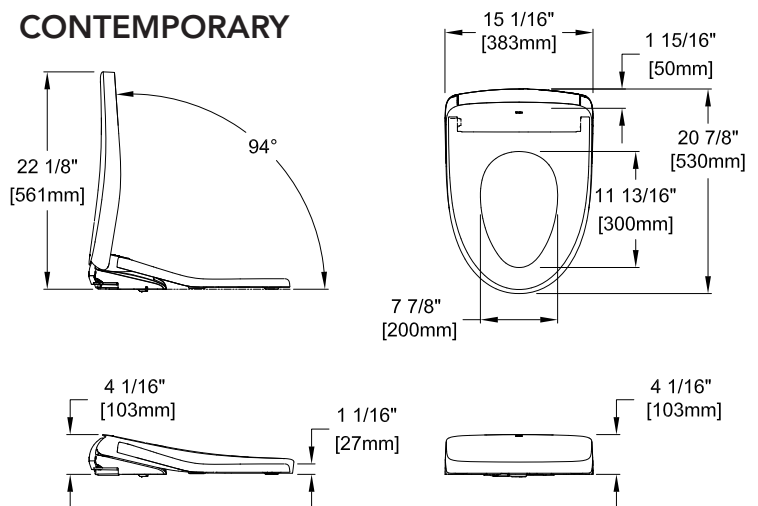

SW4726(AT40)/SW4724(AT40)

WASHLET® S7 ELONGATED

SPECIFICATIONS

Power Rating	AC 120 V, 60 Hz
Power Consumption	1290 W
Max Power Consumption	1446 W
Power Cord Length	3.9 ft (1.2m)
Spray Volume	Rear Cleansing: 0.08 – 0.11 gal/min Rear Soft Cleansing: 0.08 – 0.11 gal/min Front Cleansing: 0.08 – 0.11 gal/min Wide Front Cleansing: 0.09 – 0.11 gal/min
Spray Features	Adjustable Surface Temp: 86°F - 104°F (30°C - 40°C) Safety Device: Temperature Fuse
Warm Air Dryer Features	Adjustable Air Temp: 95°F - 140°F (35°C - 60°C) Airflow Volume: 8.83 ft ³ /min Safety Device: Temperature Fuse
Heated Seat Features	Adjustable Surface Temp: 82°F - 97°F (28°C - 36°C) Safety Device: Temperature Fuse
Water Supply Pressure	Minimum: 7.25 PSI (Flowing) Maximum: 108.75 PSI (Static)
Ambient Temp.	32°F - 104°F (0°C - 40°C)
Warranty	One Year Limited Warranty
Shipping Weight	SW4724(AT40) / SW4726(AT40): 14.5 lbs
Shipping Dimensions	SW4724(AT40) / SW4726(AT40): 23-3/8" L x 17-5/8" W x 6-1/4" H

DIMENSIONS

CONTEMPORARY

GFCI outlet of 120V, 15amps.
Power cord is 4' long with 3 prongs.

CLASSIC

GFCI outlet of 120V, 15amps.
Power cord is 4' long with 3 prongs.

TOTO®

These dimensions and specifications are subject to change without notice