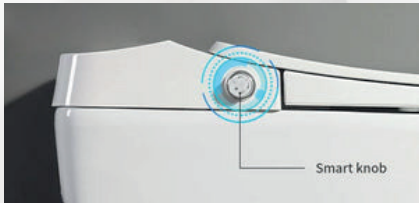

Infinity Smart Knob

The easy-to-reach Infinity Knob allows users to initiate rear/front wash, adjust water pressure while washing, and start/stop ongoing functions and initiate warm air dryer.