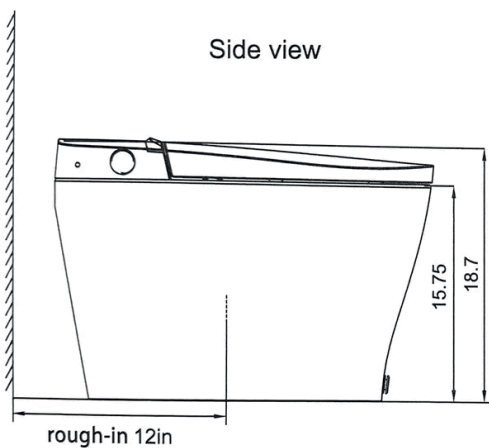

SPECS:

- Dimension: 470*400*685 mm
- Voltage: 120V
- Drainage way: S-trap
- Rough-IN/mm: 305
- Divertemperature range: 131 - 957°F
- Rated Voltage: 120V~
- Rated Frequency: 60Hz
- Rated Power: 1050W
- Water Consumption: ≤1.28GPF
- Drainage way: S-trap
- Rough-IN/mm: 305